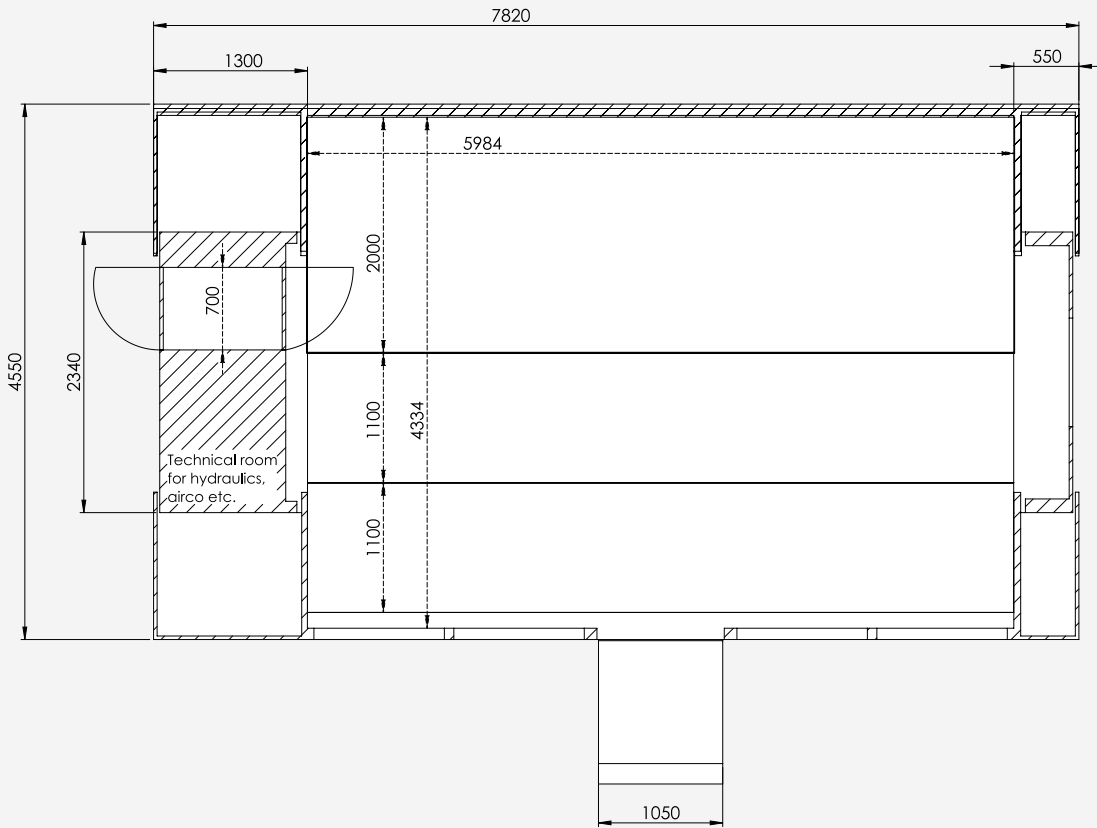

EXPOBOXX
POP-UP HOSPITALITY SOLUTIONS

30m² of eye-catching marketing tool that works best for your business.

Impress your prospects with your products or services in our ExpoBoxx[®]

From the outside, the **ExpoBoxx[®]** is impressive thanks to its clear structure and modern design. The glass façade, which extends over the entire front and has an electric sliding door, gives the **ExpoBoxx[®]** a daylight and atmosphere. The low floor height of only 6 inches and the flat entrance ramp, access is accessible to everyone without any barriers. The **ExpoBoxx[®]** is equipped with an independent power supply, air conditioning and heating, led lighting, technical systems and equipment, which are necessary for a comfortable environment and essential elements for a successful roadshow.

Within a few minutes, the integrated hydraulic system enlarges the **ExpoBoxx®** with two slide outs and lifts it from the truck onto floor level. This creates an interior space of 30m².

UNIQA - Mobile Health Check